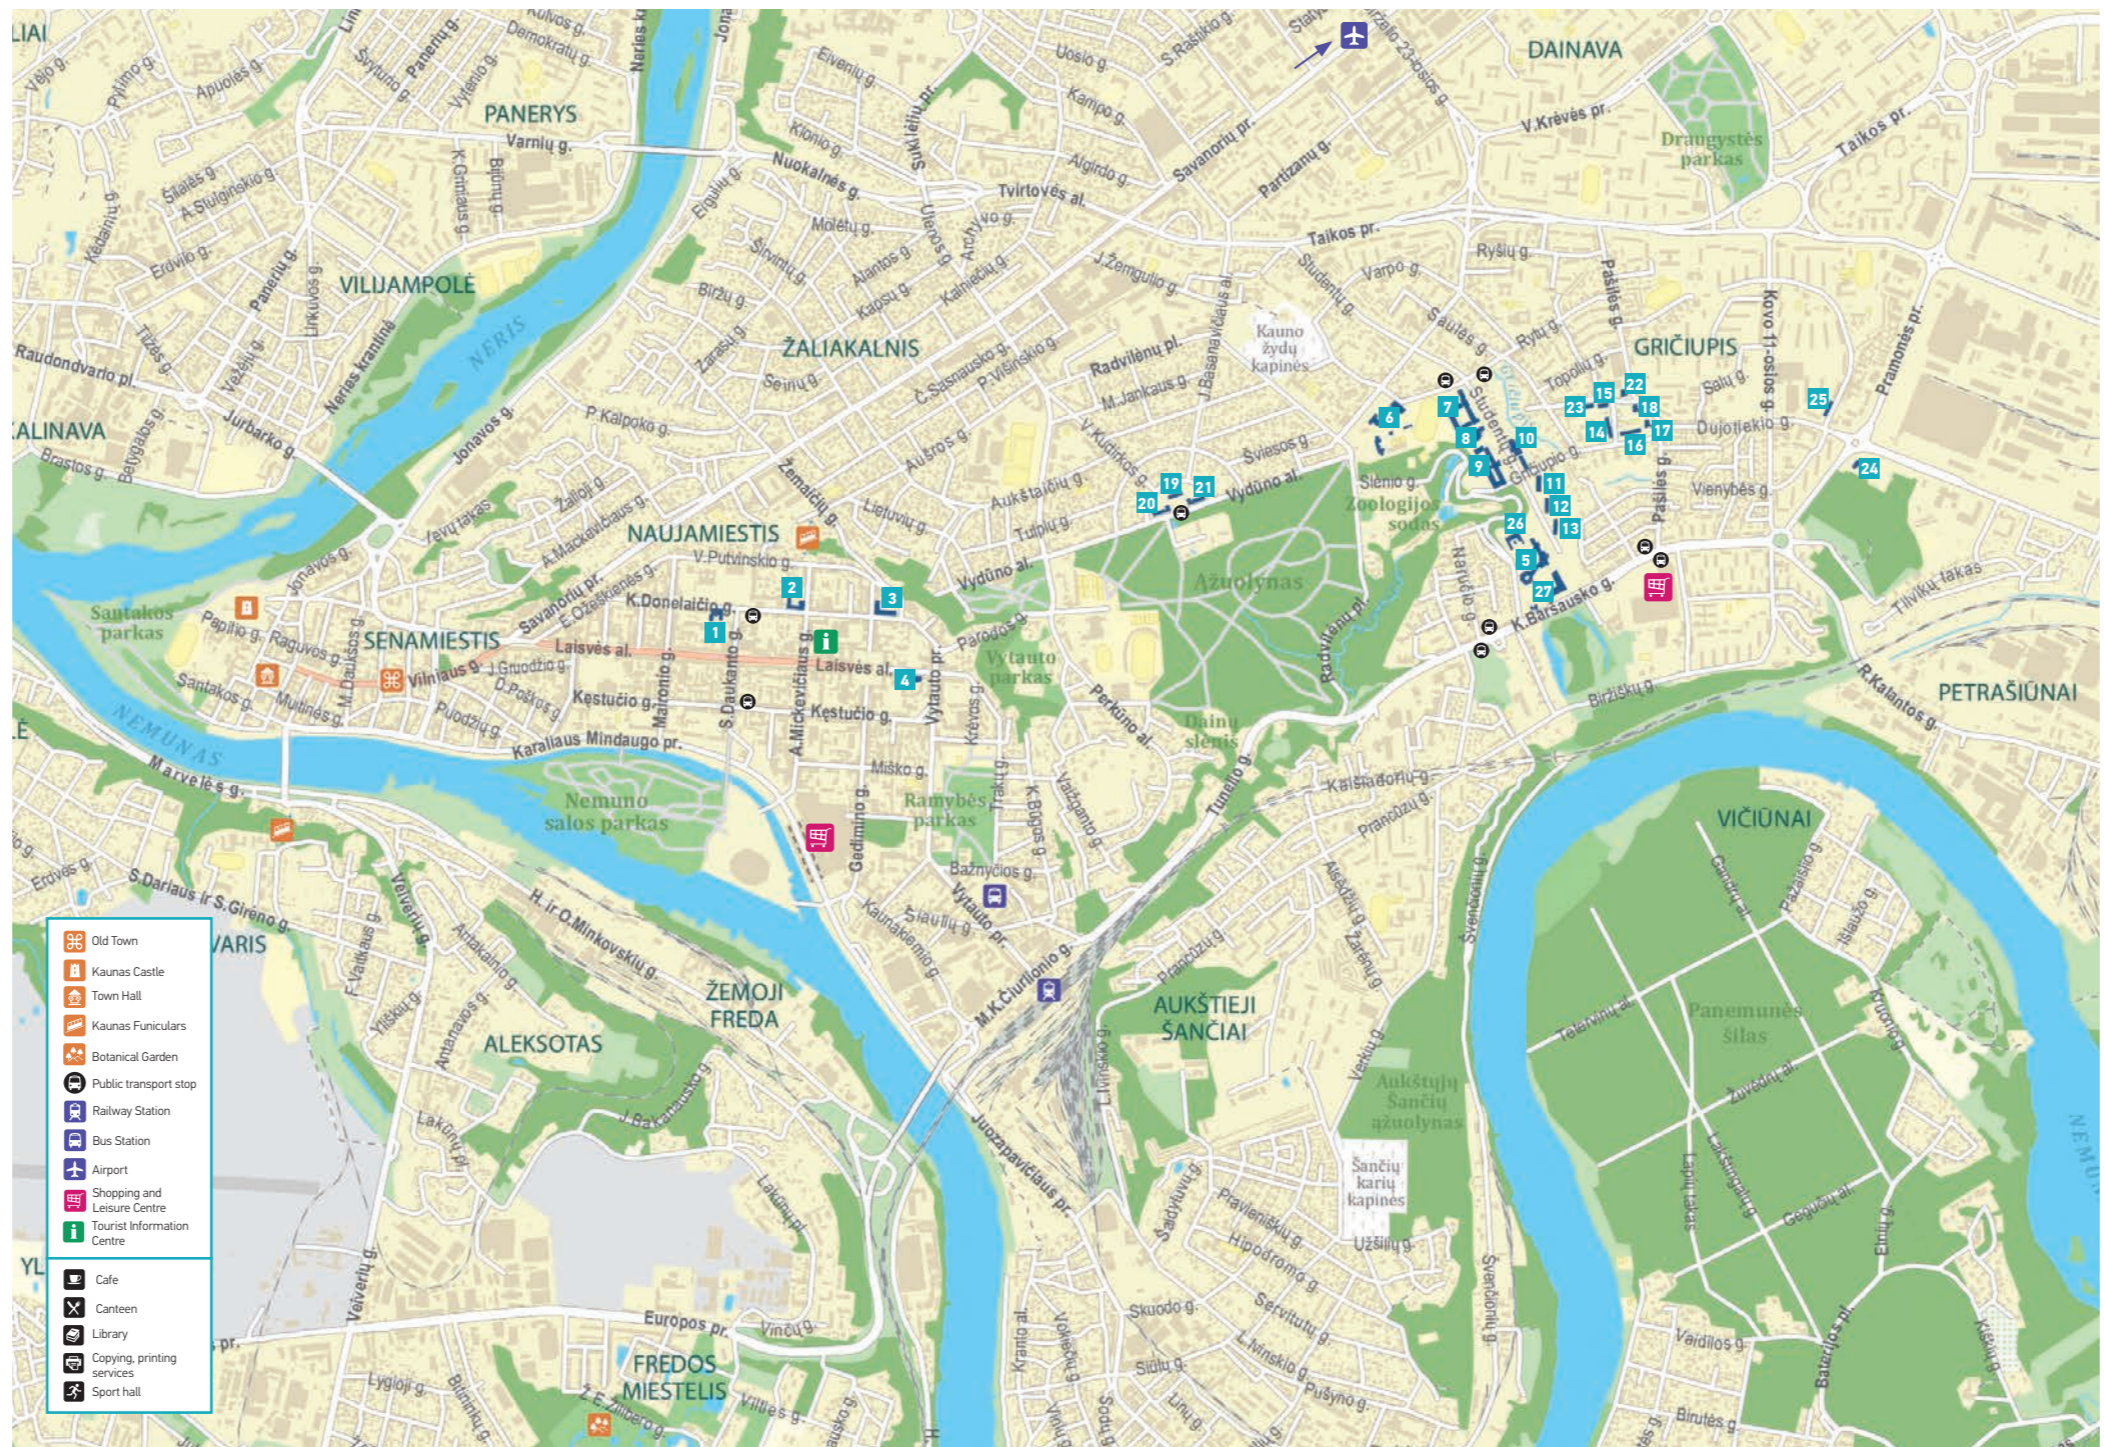

	From the city centre to dormitory (No. 7; 5; 2)		From the dormitory (No. 7; 5; 2) to city centre
Bus Stop	Studentų skveras	Bus Stop	Pašilės
Bus	39, 12	Bus	39, 12
Trolleybus	5; 7; 13; 16	Trolleybus	5; 7; 15; 14