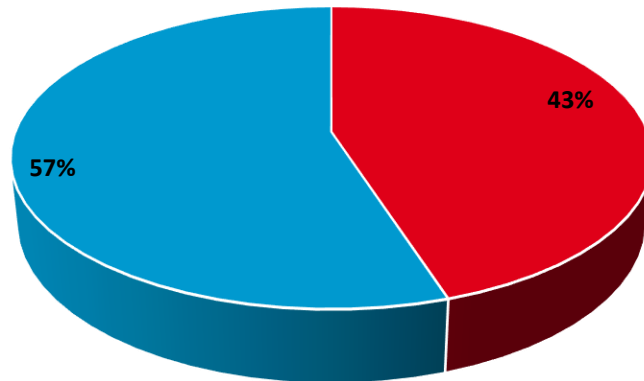

6000 international students

Foto: © UHH// Frank von Wieding

Winter Semester 2019/2020

43.957 enrolled Students

■ Male ■ Female

667 Professors

■ Male ■ Female

Statistik: © <https://www.uni-hamburg.de/uhh/profil/fakten.htm>