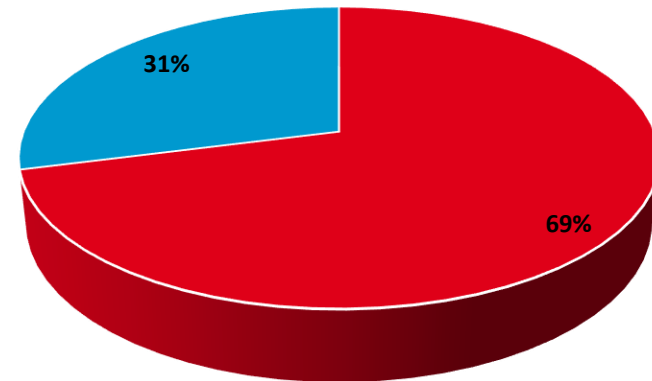

6000 international students

Foto: © UHH// Frank von Wieding

Winter Semester 2019/2020

43.957 enrolled Students

■ Male ■ Female

667 Professors

■ Male ■ Female

Statistik: © <https://www.uni-hamburg.de/uhh/profil/fakten.htm>